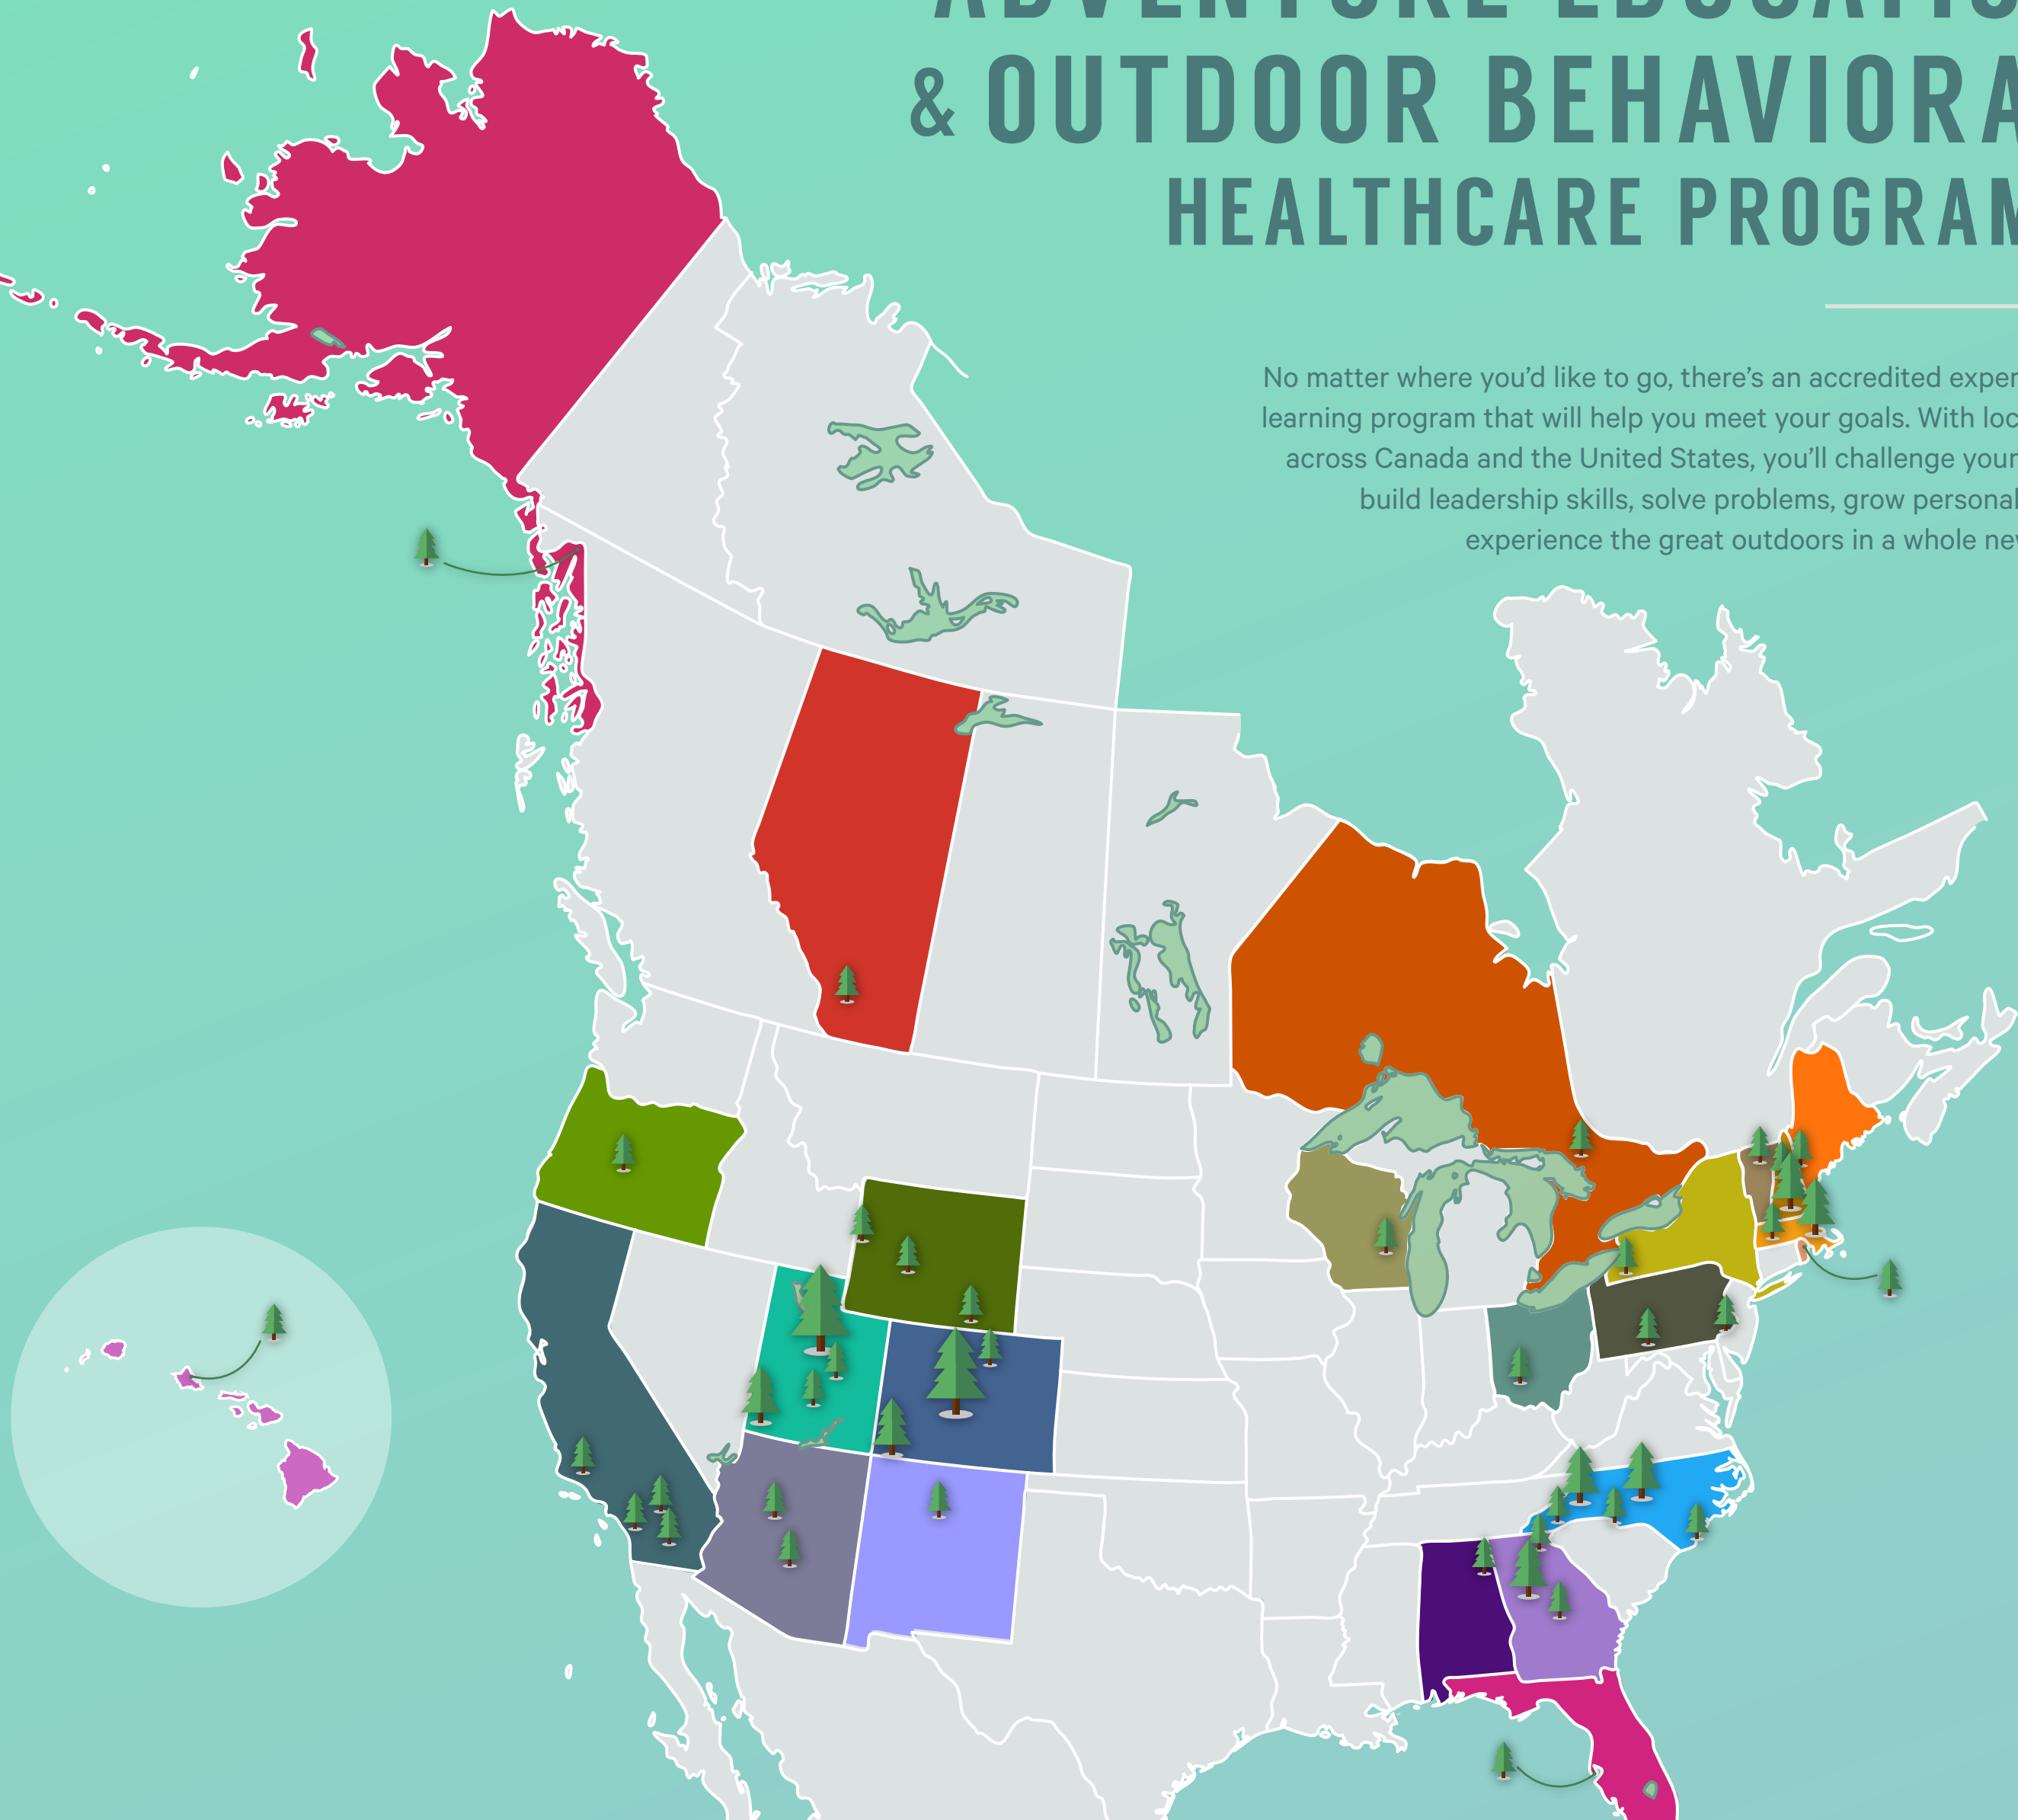

ACCREDITED ADVENTURE EDUCATION & OUTDOOR BEHAVIORAL HEALTHCARE PROGRAMS

No matter where you'd like to go, there's an accredited experiential learning program that will help you meet your goals. With locations across Canada and the United States, you'll challenge yourself to build leadership skills, solve problems, grow personally and experience the great outdoors in a whole new way.